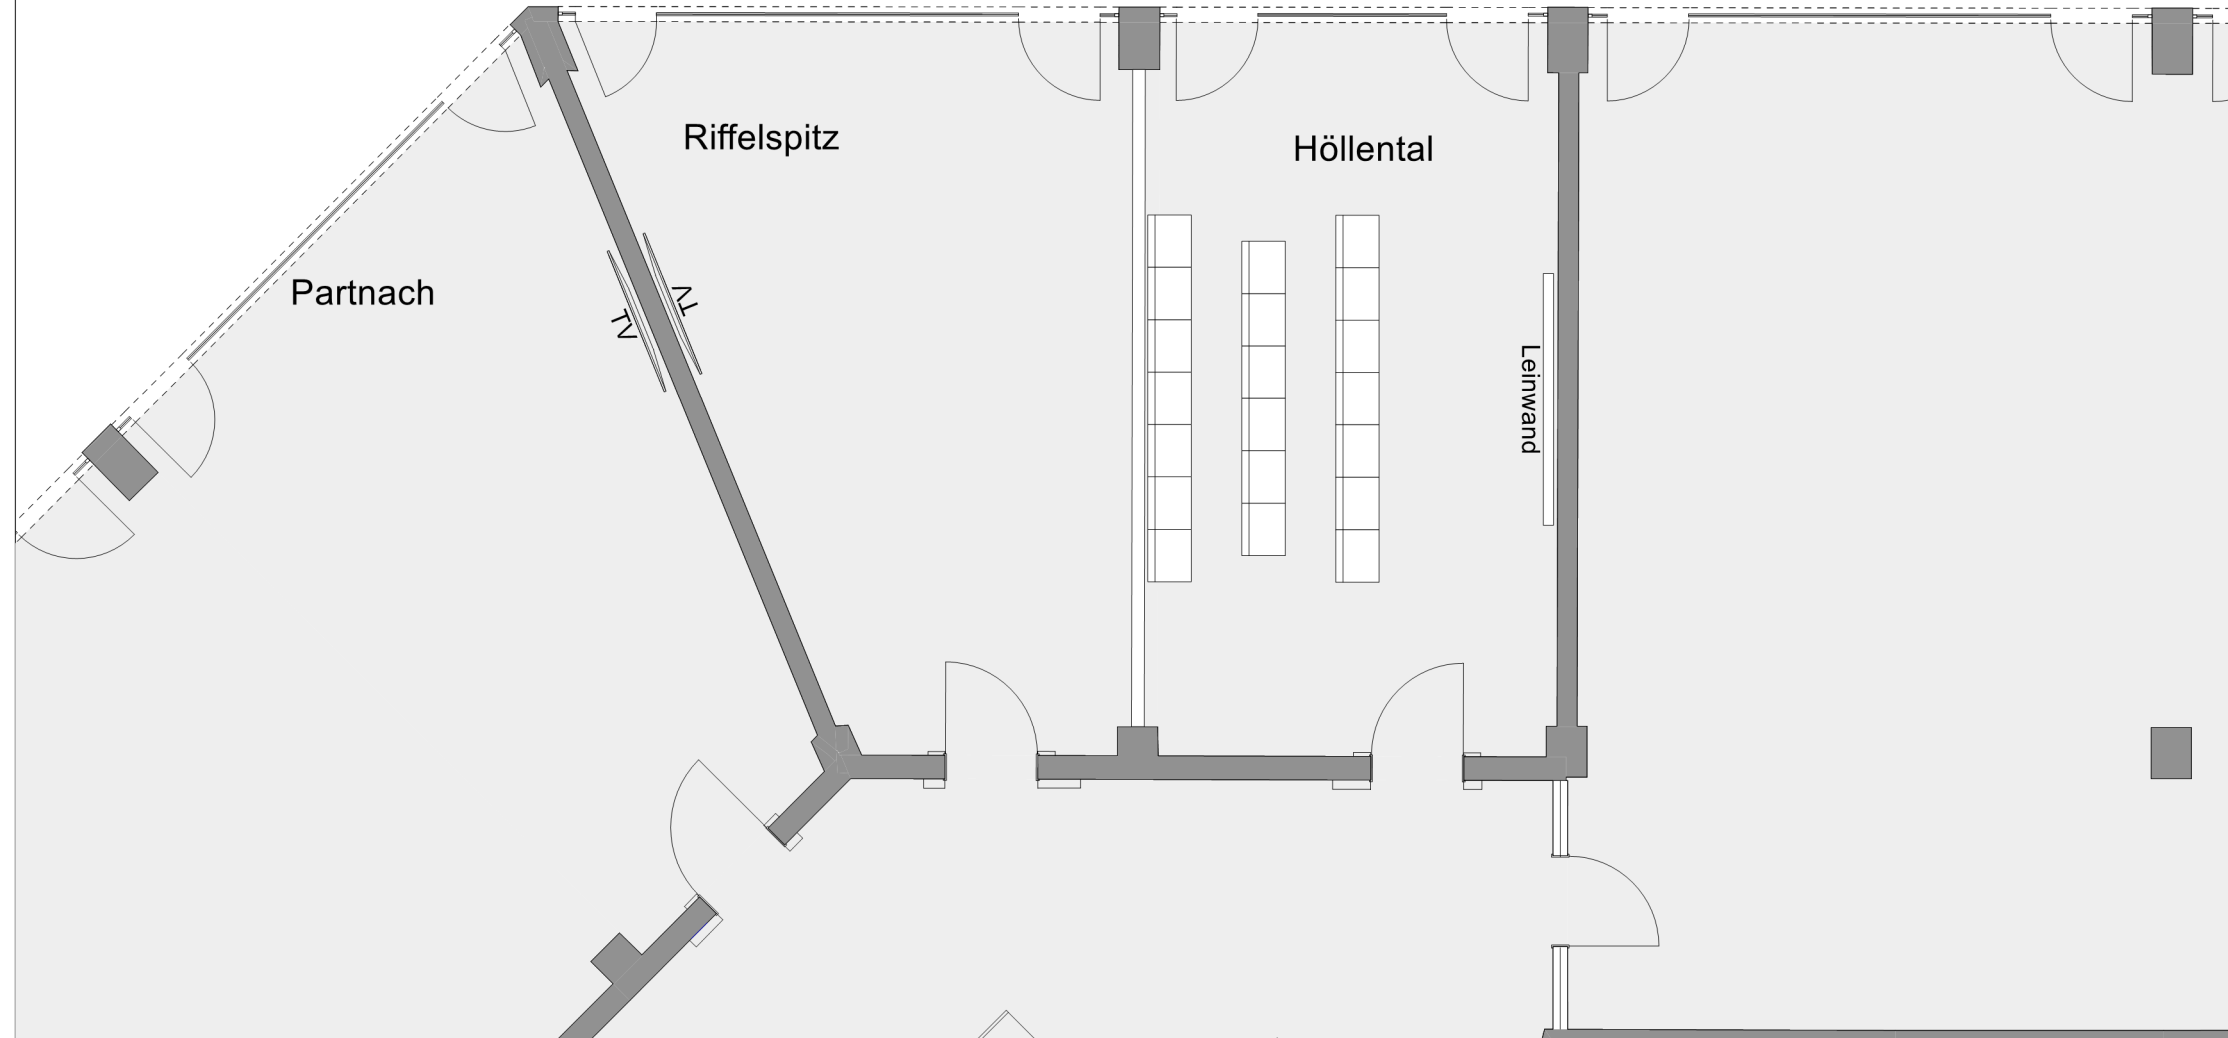

HOTEL AM BADERSEE
ZUGSPITZDORF GRAINAU

Floor:
Floor 1

Room:
Höllental

Setup:
Row seating

Persons:
20 Persons

Dream away, breathe in the atmosphere, be inspired and indulge your senses.
Welcome to Hotel am Badersee.